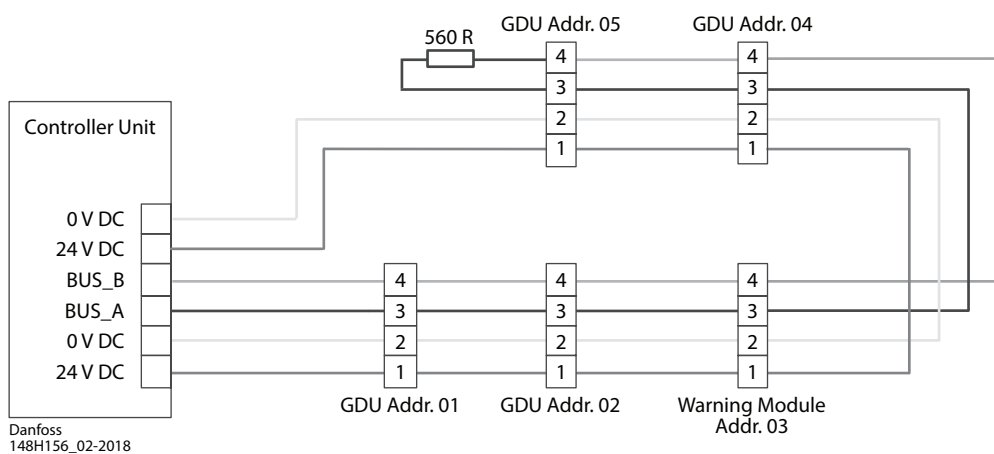

Installation Guide

Warning Module for continuous monitoring of Field bus wiring state

148R9638

148R9638

Warning Module

Danfoss
148H155_02-2018

Field bus wiring example

Danfoss
148H156_02-2018