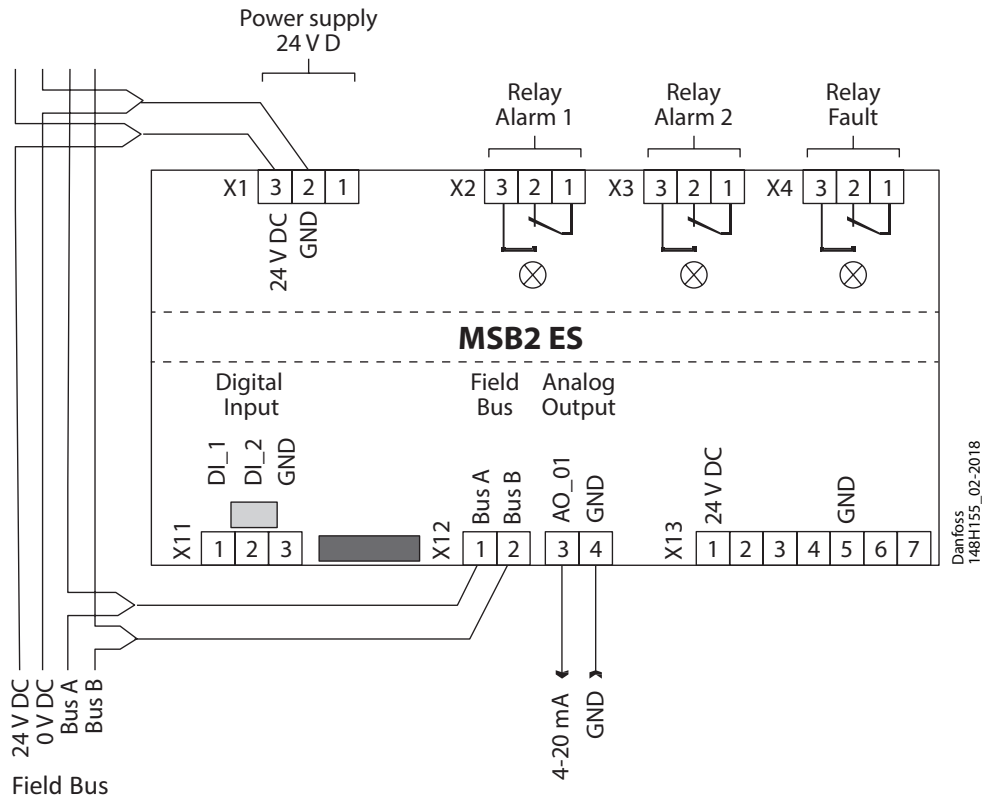

Installation Guide

Warning Module for continuous monitoring of Field bus wiring state

148R9638

148R9638

Warning Module

Danfoss
148H155_02-2018

Field bus wiring example

Danfoss
148H156_02-2018