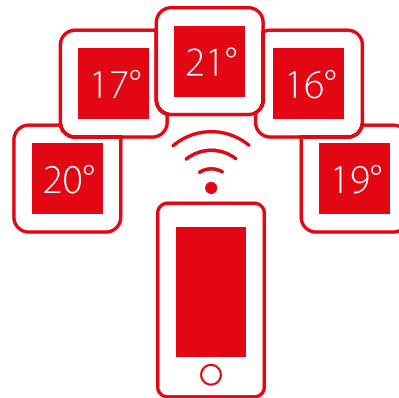

Discover a brand new level of **electric floor heating** comfort and control

Danfoss ECtemp™ Smart is designed to provide optimum floor heating comfort, exactly when and where you need it. Making wasted heating a thing of the past, and perfect comfort a thing of the future. All with a simple touch.

Electric floor heating regulation has never been easier. Or smarter.

Find out for yourself!

Compatible with iOS and Android

Danfoss ECtemp™ Smart App is compatible with iOS and Android. Download the app for free from Google Play or App Store.

Multiple connections

Danfoss A/S · Heating Segment · Ulvehavevej 61 · DK-7100 Vejle, Denmark
Tel. +45 7488 8500 · E-mail: heating@danfoss.com · heating.danfoss.com

Danfoss can accept no responsibility for possible errors in catalogues, brochures and other printed material. Danfoss reserves the right to alter its products without notice. This also applies to products already on order provided that such alterations can be made without subsequent changes being necessary in specifications already agreed. All trademarks in this material are property of the respective companies. Danfoss and the Danfoss logotype are trademarks of Danfoss A/S. All rights reserved.

ENGINEERING
TOMORROW

Danfoss

Enjoy superior comfort and control of electric floor heating

Your smartphone.
Perfect temperature.
ECtemp™ Smart.